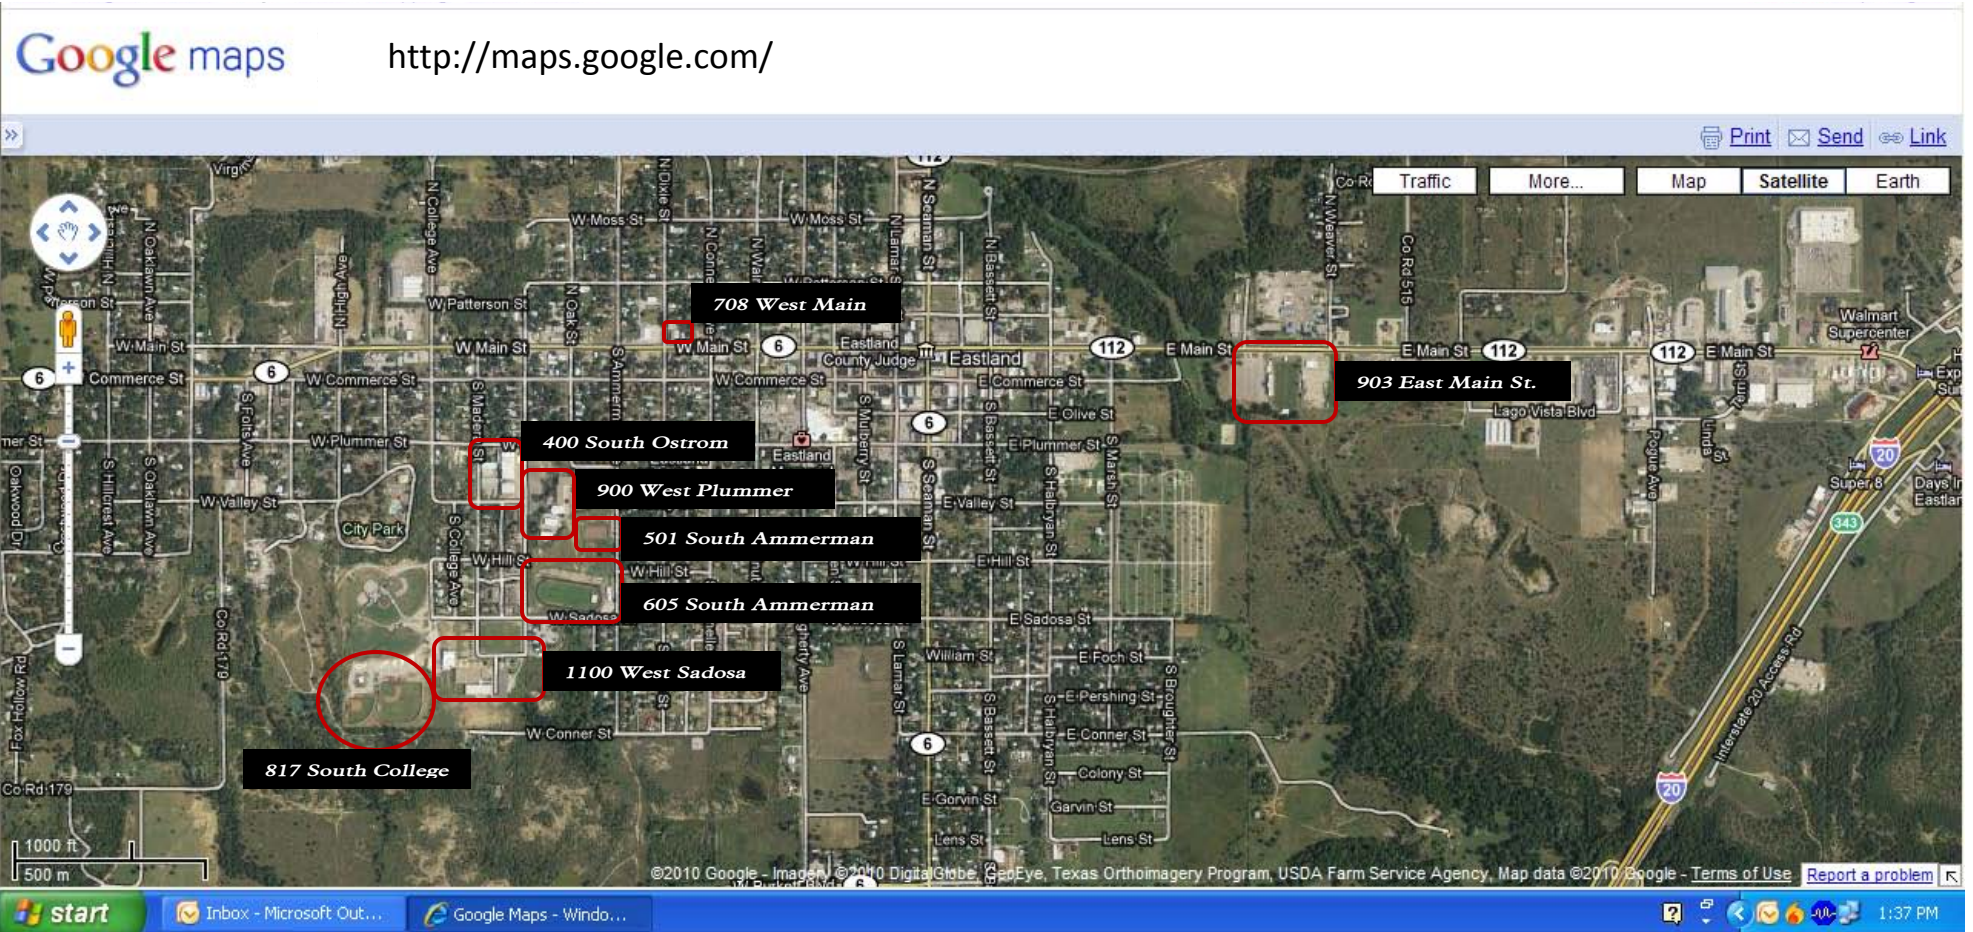

# Eastland ISD--- Facilities Map

900 West Plummer, Eastland, TX, 76448~254-631-5120

***For Interactive Maps and Driving Directions Please click the address links listed:***

***Eastland ISD Baseball & Softball Complex  
Eastland ISD Marshall Gymnasium/Eastland Middle School Gymnasium  
Eastland ISD Track & Practice Football Field  
Eastland ISD Tennis Courts  
Eastland ISD Maverick Football Stadium  
Eastland Administration Building, High School, & Middle School  
Eastland C.A.R.E. Campus/A.E.P.  
Siebert Elementary Campus  
Eastland A.G Farm***

***[817 South College Avenue](#)  
[400 South Ostrom](#)  
[605 South Ammerman Ave.](#)  
[501 South Ammerman Ave.](#)  
[903 East Main](#)  
[900 West Plummer](#)  
[708 West Main Street](#)  
[1100 West Sadosa](#)  
[491 Highway 3101](#)***